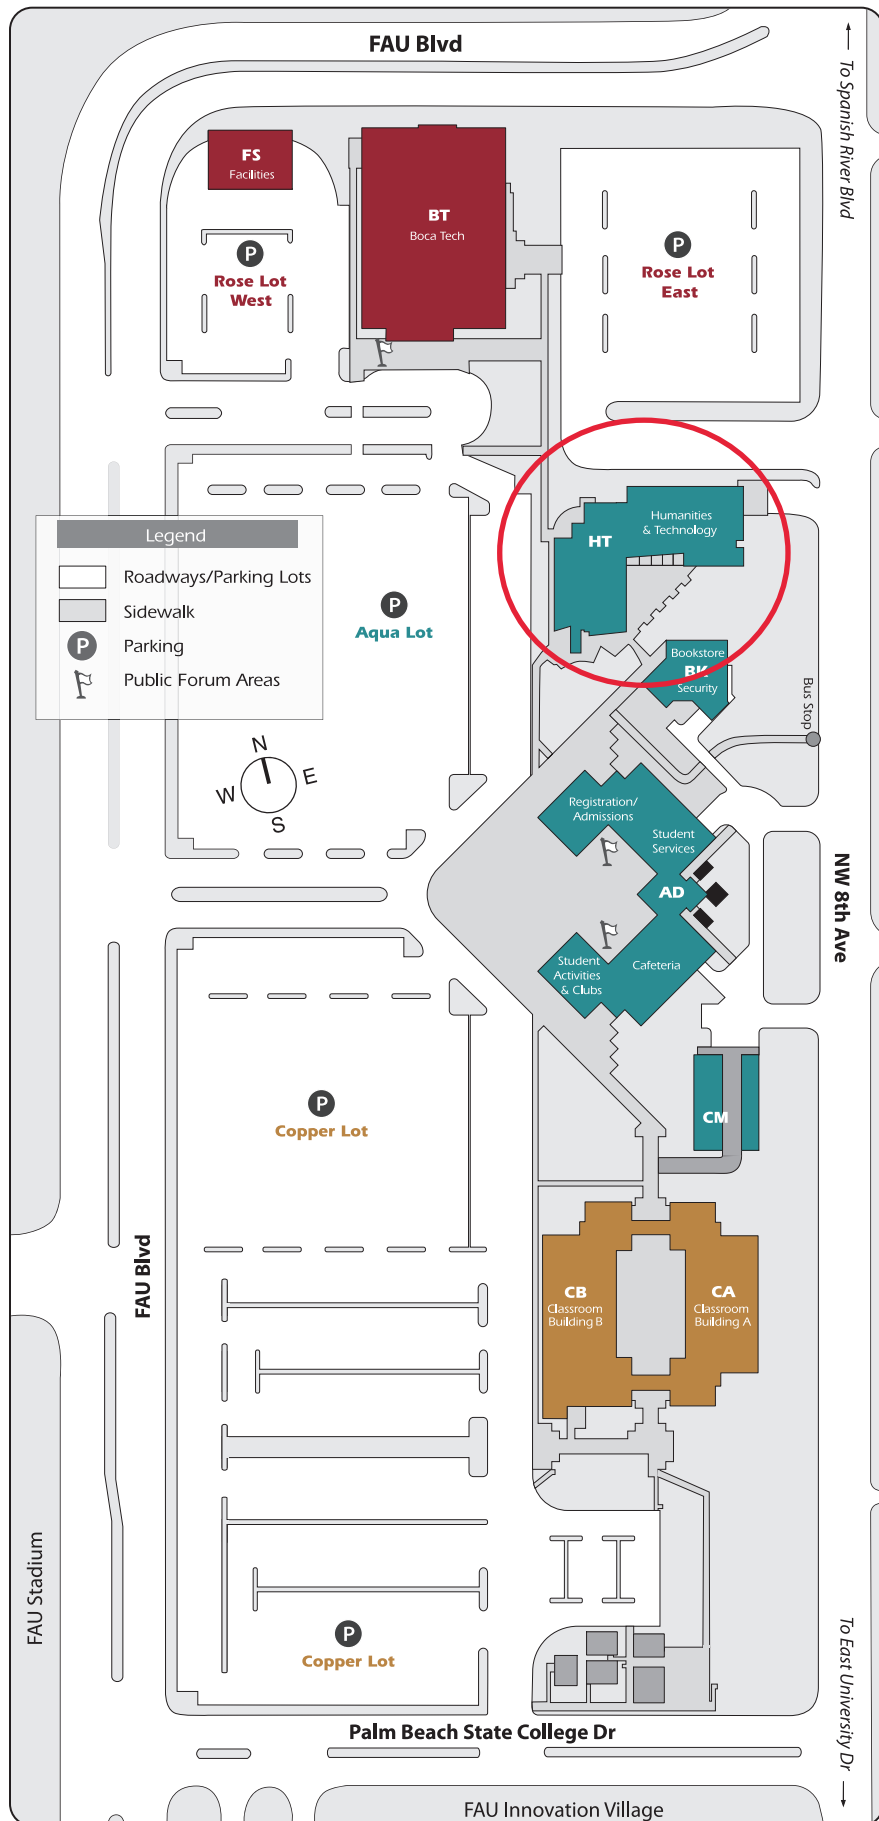

PALM BEACH STATE COLLEGE AT BOCA RATON

801 Palm Beach State College, Boca Raton, FL 33431-6490

561-393-7222

- AD - Administration**
 - 1st Floor**
 - Academic Advisement
 - Admissions/Registration
 - Cafeteria
 - Career Center
 - Cashier
 - Count deHoernle Student Center
 - Dean of Student Services
 - Financial Aid
 - Student Organizations
 - 2nd Floor**
 - Mechanical Room
 - 3rd Floor**
 - Center for Business & Entrepreneurship (CBE)
 - Small Business Development Center (SBDC)
 - Procurement Technical Assistance Center (PTAC)
 - Information Technology
 - 4th Floor**
 - Dean of Academic Affairs
 - Corporate & Continuing Education
 - Provost's Office
- BK - Bookstore**
 - Instructional Support Center
 - Security
- BT - BocaTech**
 - Child Care Classrooms
 - Computer Lab
 - Massage Therapy
 - Student Learning Center / Lab
 - Testing Center
 - Wellness Center
- CA - Classroom Building A**
 - Classrooms
- CB - Classroom Building B**
 - 1st Floor**
 - Ceramics Classroom
 - Photography Lab
 - Science Labs
 - 2nd Floor**
 - Classrooms
 - Faculty Workroom
- CM - Central Mechanical**
- FS - Facilities South**
 - Facilities Offices / Central Receiving
- HT - Humanities & Technology**
COUNTESS DE HOERNLE HUMANITIES & TECHNOLOGY BLDG.
 - Architecture and Art Studios
 - English
 - Lecture Hall
 - Media Technology & Instructional Services (MTIS)
 - Videoconference Studio

DIRECTIONS

From I-95:
 Take exit 45. Turn left (east) onto Glades Rd. Turn left onto East University Dr. Just after the Henderson School, turn right onto NW 8th Ave. Turn left onto Palm Beach State College Dr.

From Spanish River Boulevard:
 Turn left (north) onto NW 8th Ave. Turn right onto FAU Blvd. or continue straight on NW 8th Avenue to Palm Beach State College Drive. The campus is north east of the stadium.